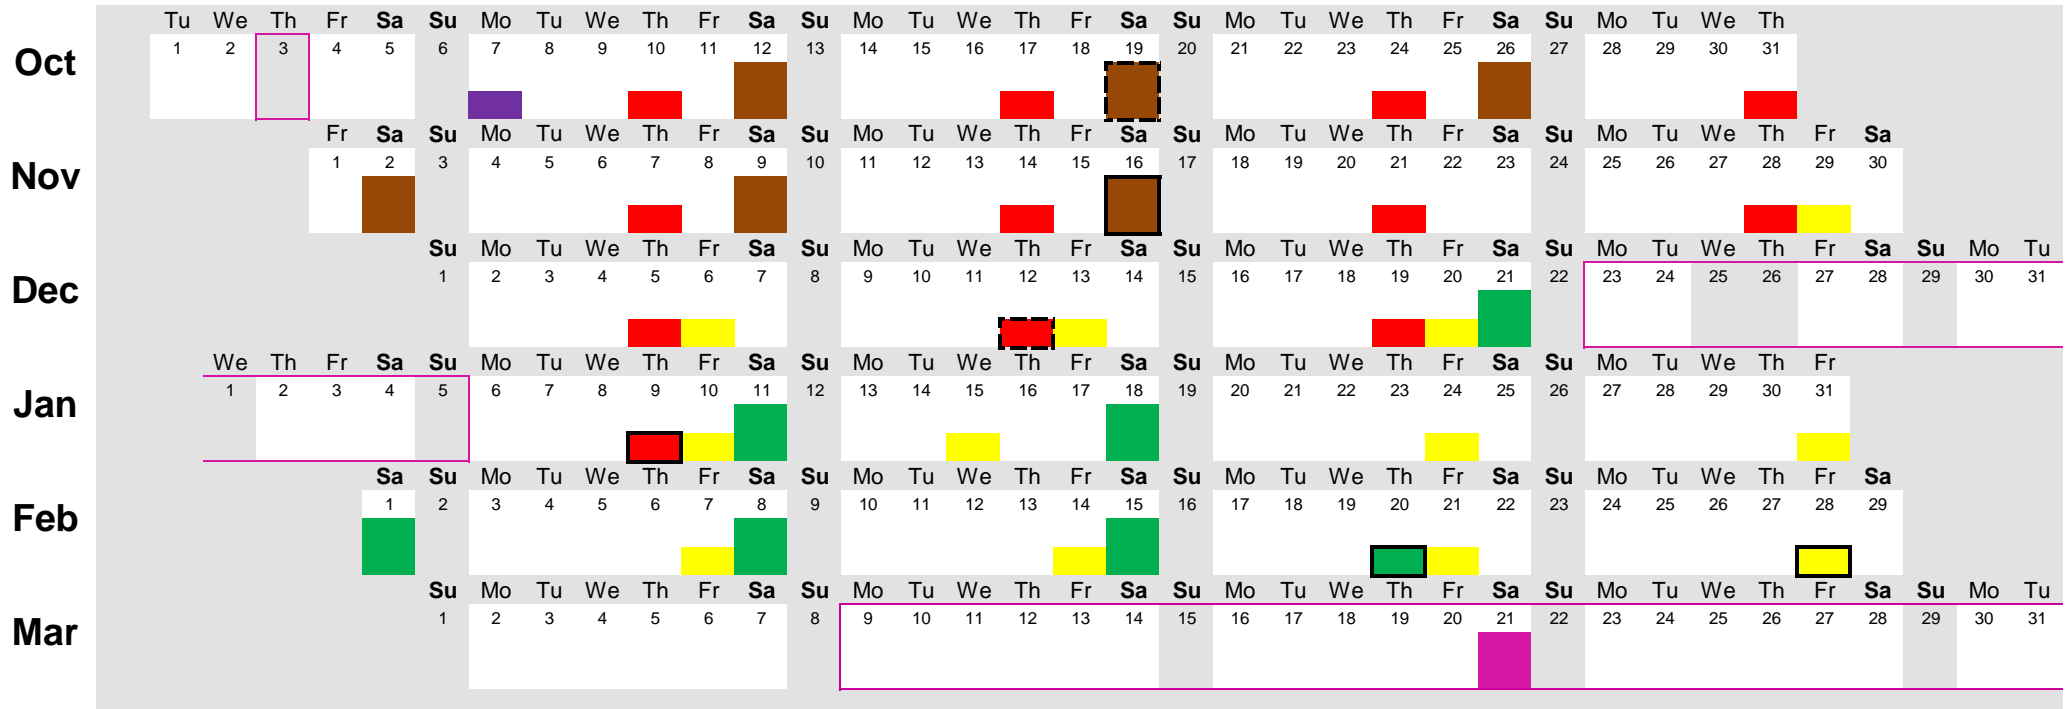

# Part-time

# Semester 1

# Winter term 19/20

Lecture periods:

Thursday and Friday: 17:45 PM - 21:00 PM  
 Saturday: 9:00 AM - 16:15 PM

Elective courses, languages and exams can also occur on other evenings.

Legend	Lecture	Modul no.	Lecturer	Exam Date	Registration till	Legend	Events
	Communication, Negotiation & Meditation	00000	Chainani-Barta	16.11.2019	01.11.2019		Welcome event
	Strategic Management & Leadership	00000	Camin	09.01.2020	26.12.2019		Exam date for retake
	Project Management	00000	Walenta	28.02.2020	13.02.2020		
	Business Research Methods	00000	Ohlwein	20.02.2020	05.02.2020		Vacation / holidays
							Exam date
<b>The room details can be found in HISQIZ</b>							