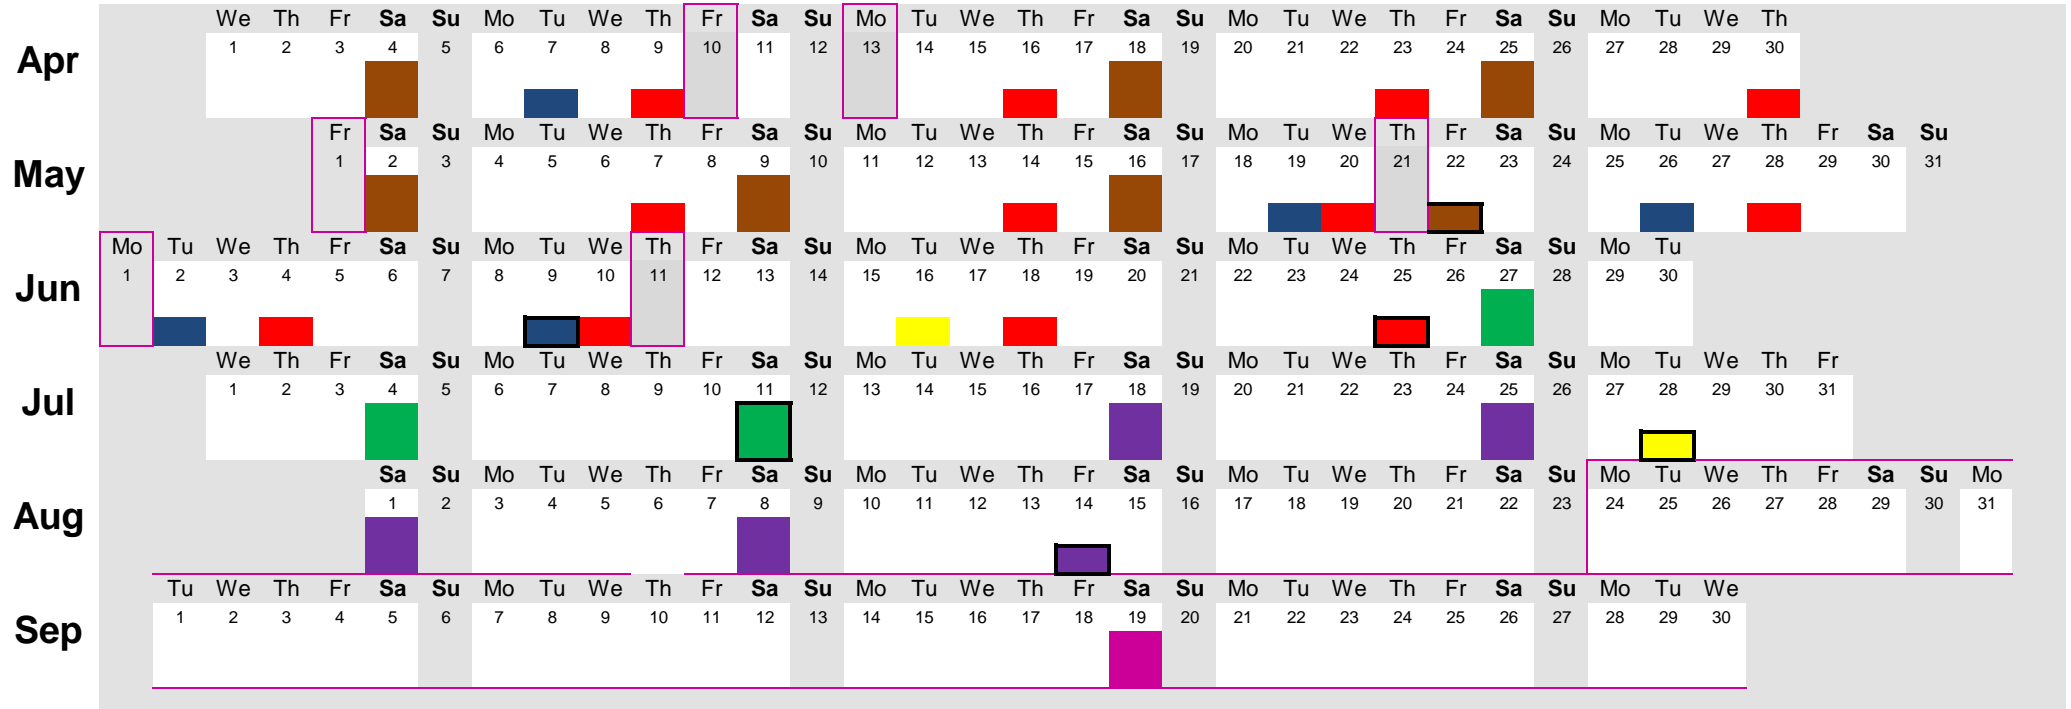

MBA Part-time Semester Summer term 2020

Lecture periods: Thursday and friday: 17:45 PM - 21:00 PM Elective courses, languages and exams can also occur on other evenings.
 Saturday: 9:00 AM - 16:15 PM

Legend	Lecture	Modul no.	Lecturer	Exam Date	Registration till	Legend	Events	
	Global Financial Management	00000	Kiermeier	22.05.2020	07.05.2020		Exam date for retake	
	Strategic IT-Management	00000	Tafreschi	25.06.2020	10.06.2020			
	Elective - Business Ethics 2*	00000	Schellhase	28.07.2020	13.07.2020		Vacation / holidays	
	Business Law	00000	Schmitt-Gaedke	11.07.2020	26.06.2020			
	Elective - Data Analysis*	00001	Slivko	14.08.2020	30.07.2020		Exam date	
	Elective - Current Trends in Management *	00002	Schellhase and Engelstätter	09.06.2020	25.05.2020			
*	Please only choose one Elective		The room details can be found in QIS					