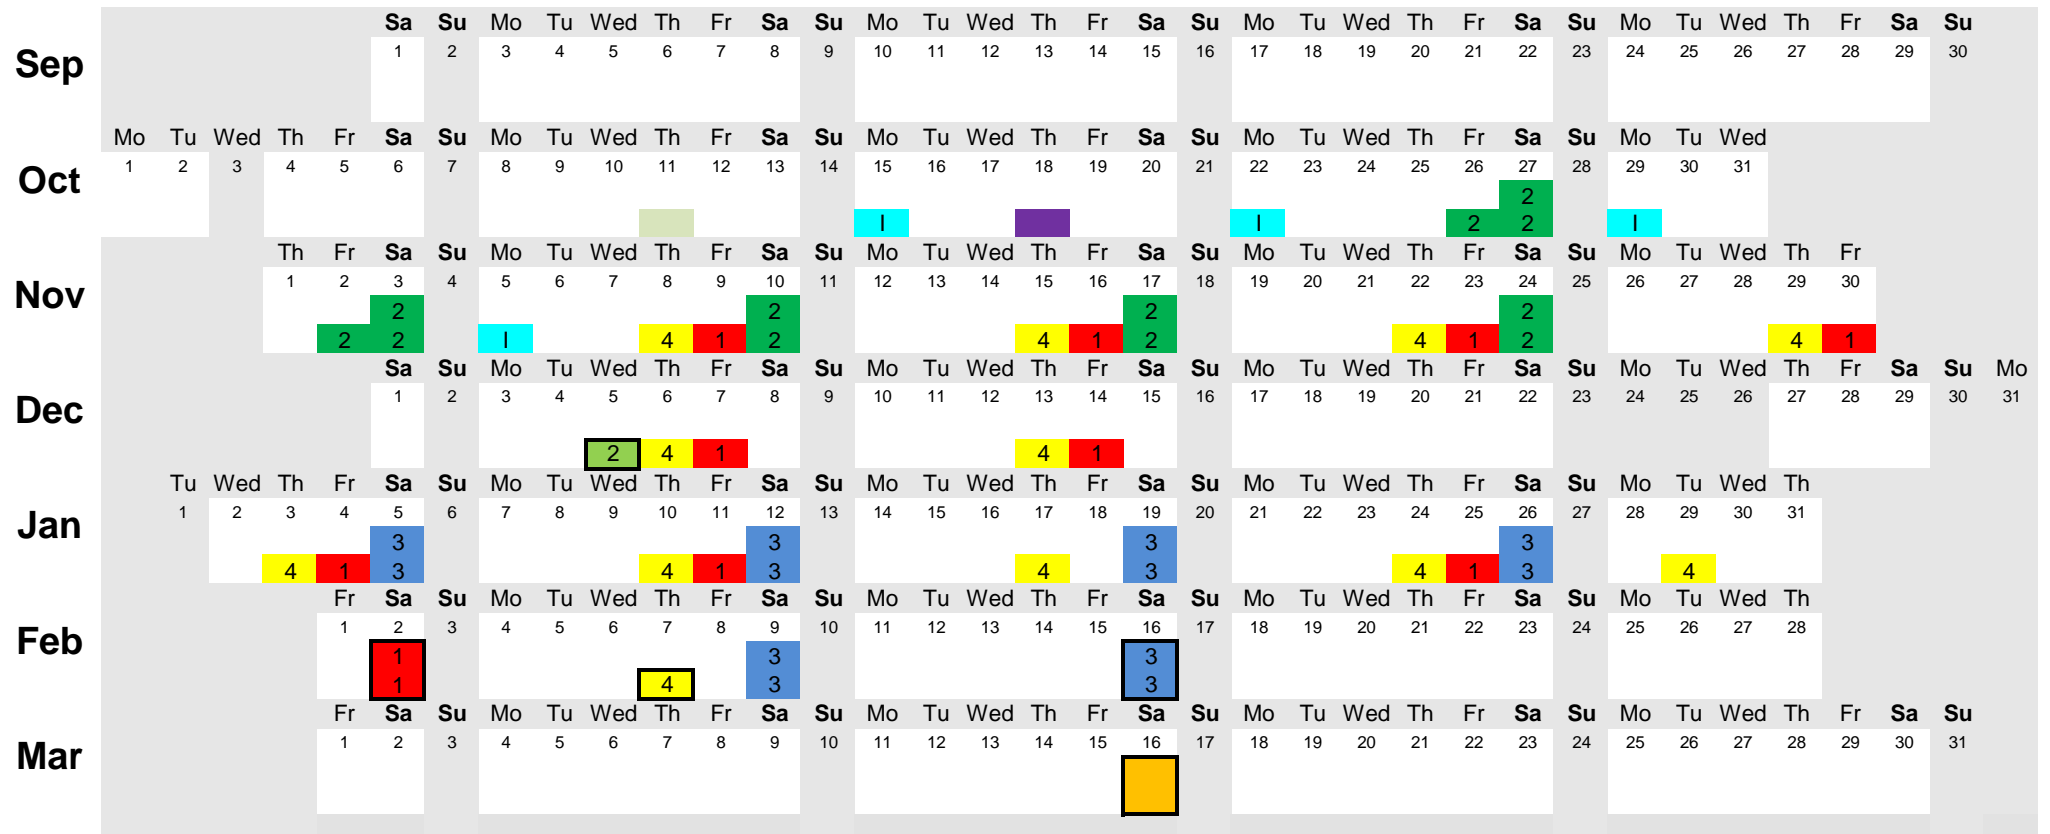

Mba

winter term 2018/2019

lecture times Weekdays 5.45 pm - 9.00 pm
 Saturdays 9.00 am - 4.15 pm

legend	lecture	lecturer	exam
1	Communication, Negotiation and Mediation	Chainani-Barta	02.02.2019
2	Business Research Methods	Ohlwein/Engelstätter	05.12.2018
3	Strategic Management & Leadership	Camin	16.02.2019
4	Project Management	Walenta	07.02.2019

legend	event/appointment
olive green	Welcome event
purple	Library Tour
white	exam (in colour of module)
yellow	exam retake
cyan	Intercultural Competences