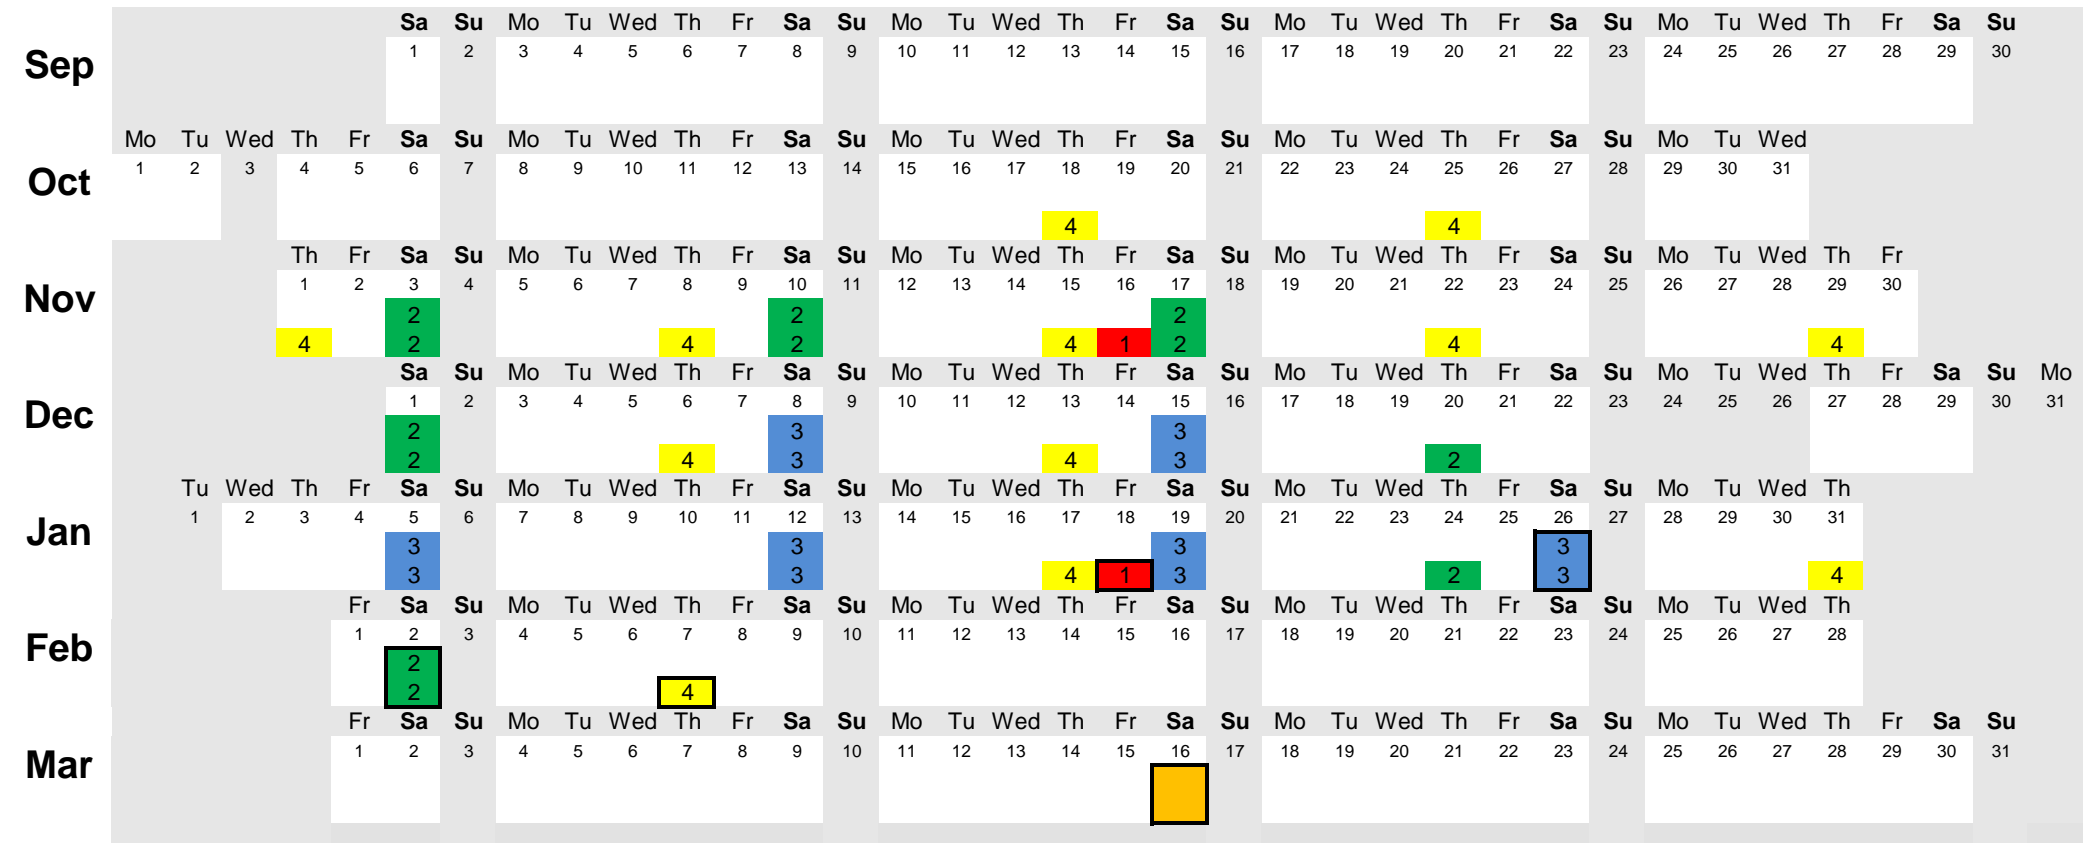

Mba

winter term 2018/2019

lecture times Weekdays 5.45 pm - 9.00 pm
 Saturdays 9.00 am - 4.15 pm

legend	lecture	lecturer	exam
1	Business Ethics (Blended Learning)	Schellhase	18.01.2019
2	Global Marketing Management	Valizade-Funder	02.02.2019
3	Advanced Business Simulation	Thümmel	26.01.2019
4	Managerial Accounting	Fresl	07.02.2019

legend	event/appointment
	exam (in colour of module)
	exam retake